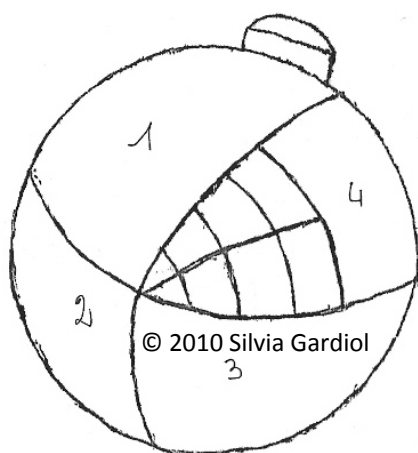

Arachne 2010 Card Exchange

Designed by Silvia Gardiol, from Italy

- 1 - Pea stitch
- 2 - Point d'Espagne
- 3 - Double corded Brussel
- 4 - Single corded Brussel