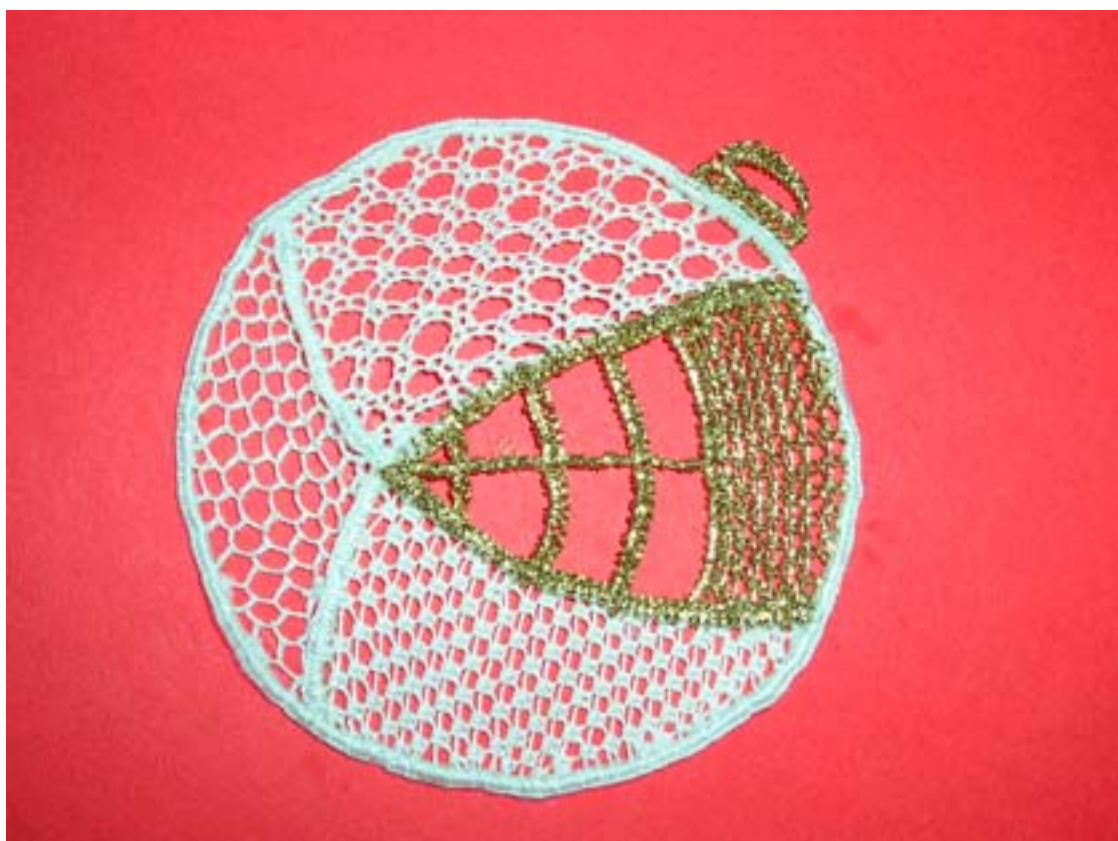

Arachne 2010 Card Exchange

Designed by Silvia Gardiol, from Italy

- 1 - Pea stitch
- 2 - Point d'Espagne
- 3 - Double corded Brussel
- 4 - Single corded Brussel